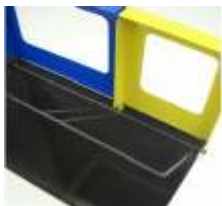

Ware 4 Bins & Recycling

Bins, Trolleys, Recycling and Waste Containers

Villa Recycling

Collection of containers to be used as smart waste baskets or for recycling. Bodies made of stainless steel or steel plate, crowned by a series of aluminium lids with applied graphics or colour coded to suit. Bodies finished in satin stainless, anthracite, white or grey

Benefits:

- Slimline & stylish for smarter areas
- Colour coded lids suitable for multiple waste streams
- Promotes responsible waste separation and recycling
- Internal bag retainers hide untidy looking waste bags

Specifications:

- from 28 - 104 litre capacity
- Single Double & Triple units
- Small & tall
- Brushed and lacquered aluminium body
- Range of different lids