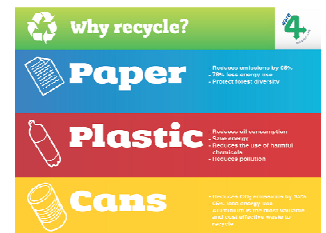

BATT250 colourful desktop battery tube promotes recycling awareness

Desktop Recycler for paper collection

Paper & Cardboard

Slim Jim for paper collection at photocopier area

Recycling Posters