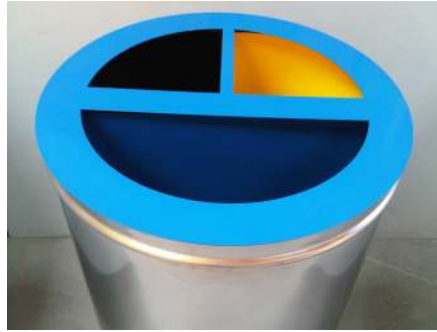

## Rainbow Range

The Rainbow Range are a collection of Zintec steel containers ideal for smarter areas where space is limited but there is a need to segregate waste

### Features

- Wide range of colours available for bin bases including new silicon finish
- Removable inner liners in a wide range of colours
- Bespoke colours available for large orders
- Dividing lid in a double or triple
- 40 litre (double only), 60 litre or 90 litre capacity
- UK manufactured in robust powder coated Zintec steel
- No minimum order quantity
- Personalise with bespoke labelling

### Rainbow Colour Range

In addition to titanium silver, brass effect and the silicon finish we also have the following colour options

- |                  |                                   |
|------------------|-----------------------------------|
| 1. White         | 10. Yellow                        |
| 2. Beige         | 11. Red                           |
| 3. Grey          | 12. Maroon                        |
| 4. Black         | 13. Dark Brown                    |
| 5. Dark Blue     |                                   |
| 6. Ultra Blue    | colours are a representation only |
| 7. Antique Green |                                   |
| 8. Dark Green    |                                   |